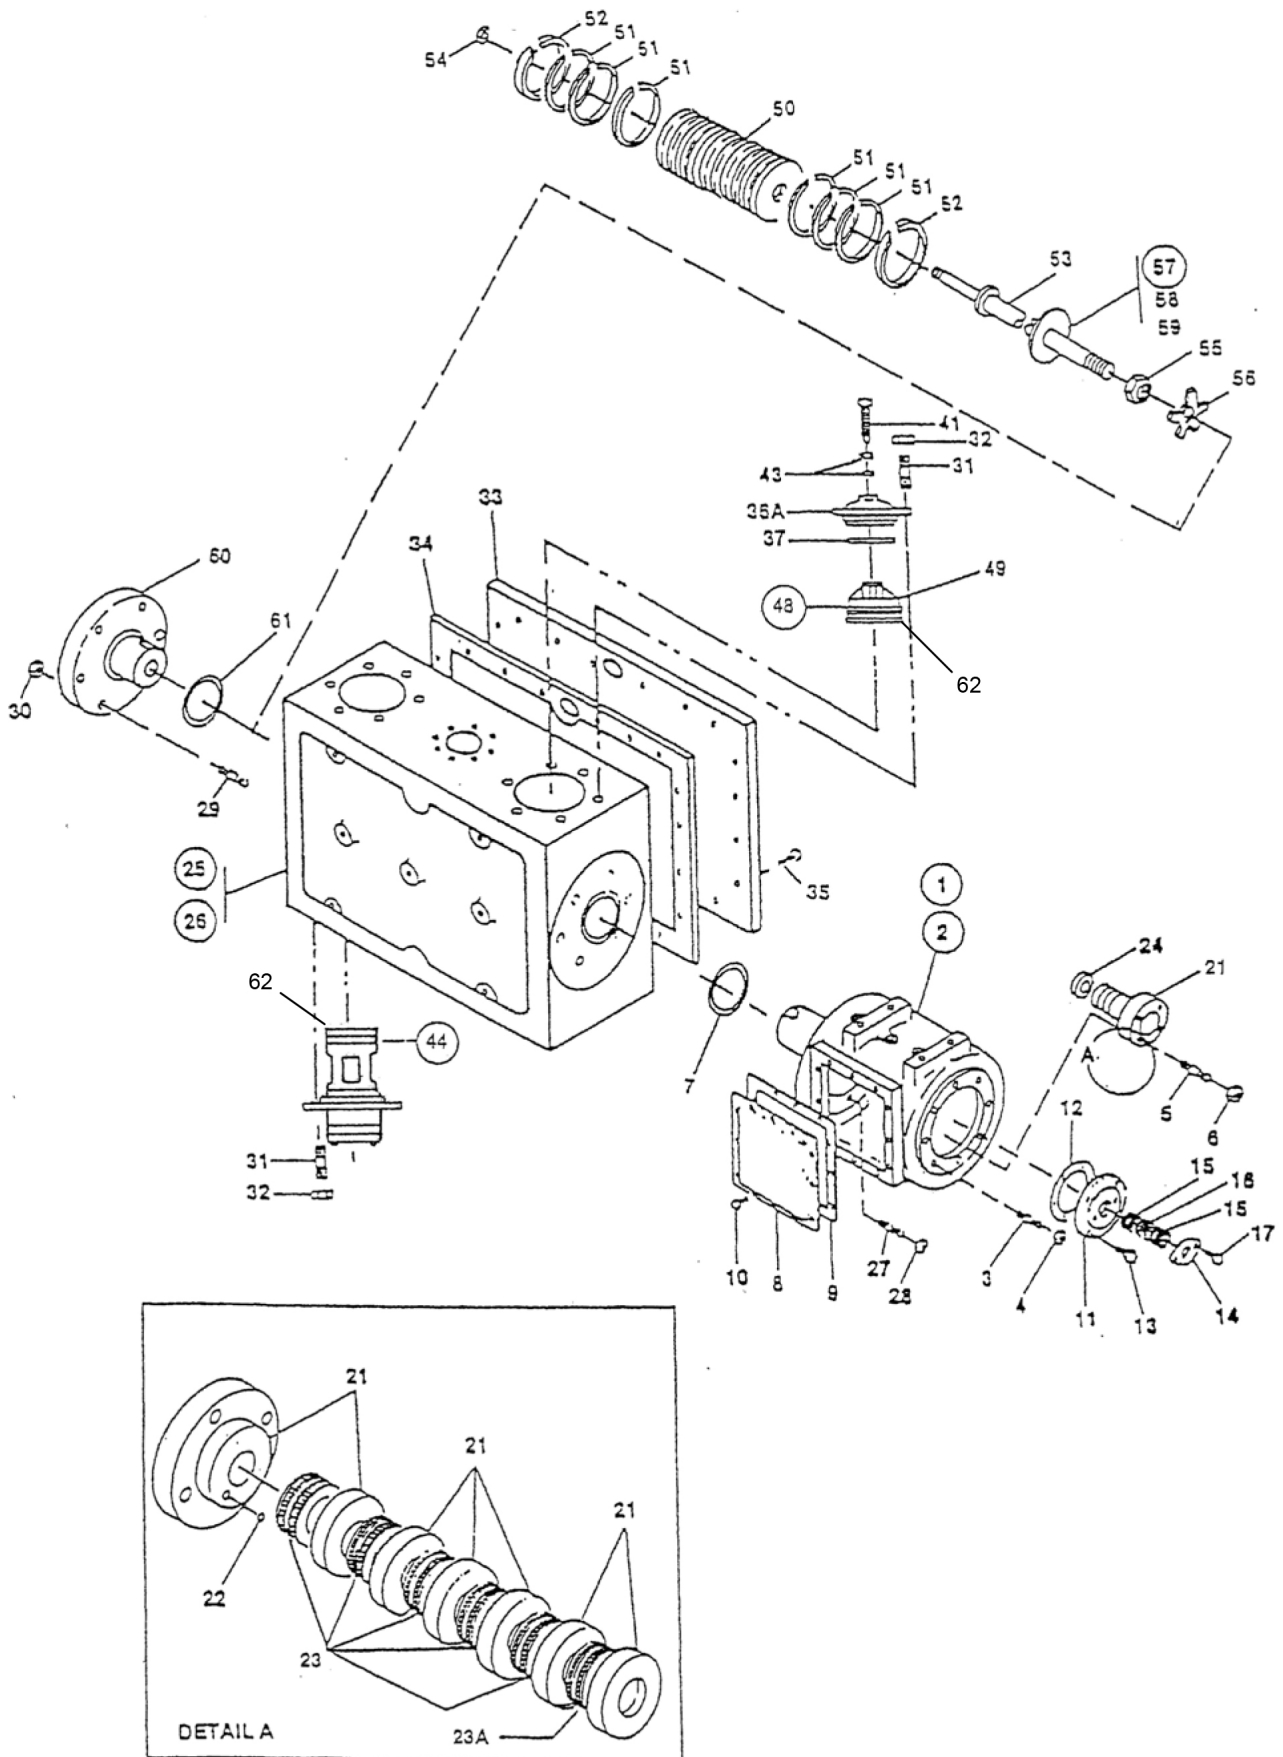

3 - AIREND COMPLETE- MODEL - 4 x 7 ESV NL

3 - AIREND COMPLETE- MODEL - 4 x 7 ESV NL

Sr.No	Description	Ref Part Nos	Qty
3-	AIREND COMPLETE - 4 x 7 ESV	70466791	1
3-1	. PIECE-FRAME HEAD & DISTANCE - COMPLETE	70414115	1
3-2	.. PIECE-FRAME HEAD & DISTANCE ASSEMBLY	42414292	1
3-3	... STUD-FRAME HEAD	95737417	8
3-4	... NUT	95077822	8
3-5	... STUD-PACKING	95903332	4
3-6	... NUT	95077822	4
3-*	... PIPEPLUG	95033270	4
3-*	... PIPEPLUG	95033619	2
3-*	... PIPEPLUG	95002143	8
3-7	.. GASKET-FRAME HD	39486204	1
3-8	.. COVER-DIST PIECE	37133394	2
3-9	.. GASKET-COVER	37068293	2
3-10	.. CAPSCREW-COVER	95104147	24
3-11	.. PLATE-PARTITION	37133402	1
3-12	.. GASKET-PARTITION PLATE	37123171	1
3-13	.. CAPSCREW-PARTITION PLATE	95103792	4
3-14	.. GLAND-OIL SCRAPER	30477632	1
3-15	.. RING-SCRAPER	54491378	2
3-16	.. RING-SCRAPER	54491386	1
3-17	.. CAPSCREW-GLAND	95104188	2
3-21	. CASE-PACKING	42437442	1
3-22	.. O-RING SET	95022802	10
3-23	. RING & SPRING-PACKING SET	39316898	5
3-23A	. RING & SPRING-BREAKER RING	39316914	1
3-24	. GASKET-PACKING	30586127	1
3-25	. CYLINDER COMPLETE	42414300	1
3-26	.. CYLINDER ASSEMBLY	42414318	1
3-27	... STUD-OUTER HEAD	95866976	6
3-28	... NUT	95210480	6
3-29	... STUD-OUTER HEAD	95811691	6