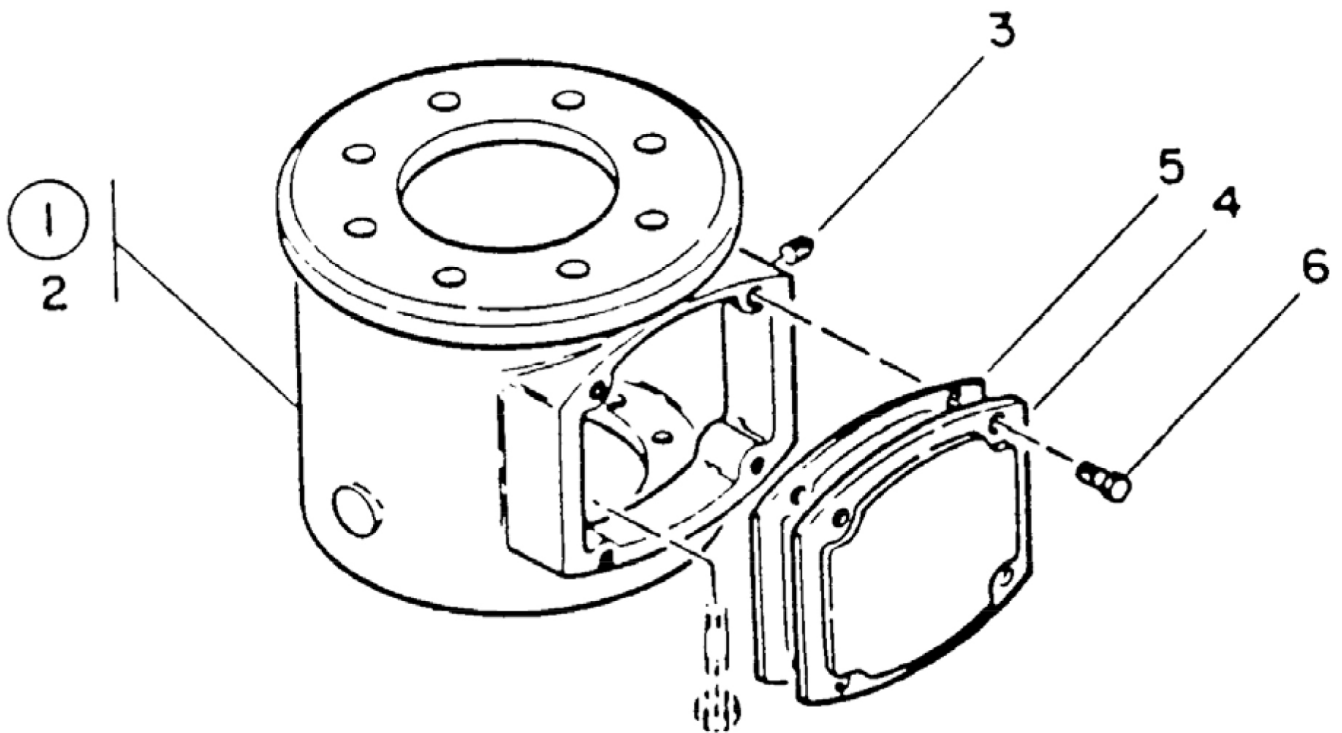

**2 - DISTANCE PIECE COMPLETE- MODEL - 4 x 7 ESV NL**

## 2 - DISTANCE PIECE COMPLETE- MODEL - 4 x 7 ESV NL

Sr.No	Description	Ref Part Nos	Qty
2-1	PIECE-DISTANCE COMPLETE	39648282	1
2-2	. PIECE-DISTANCE	39785126	1
2-3	. PIPEPLUG	95101044	2
2-4	. COVER-DIST PC	39878046	1
2-5	. GASKET-COVER	30562664	1
2-6	. CAPSCREW	95104121	4