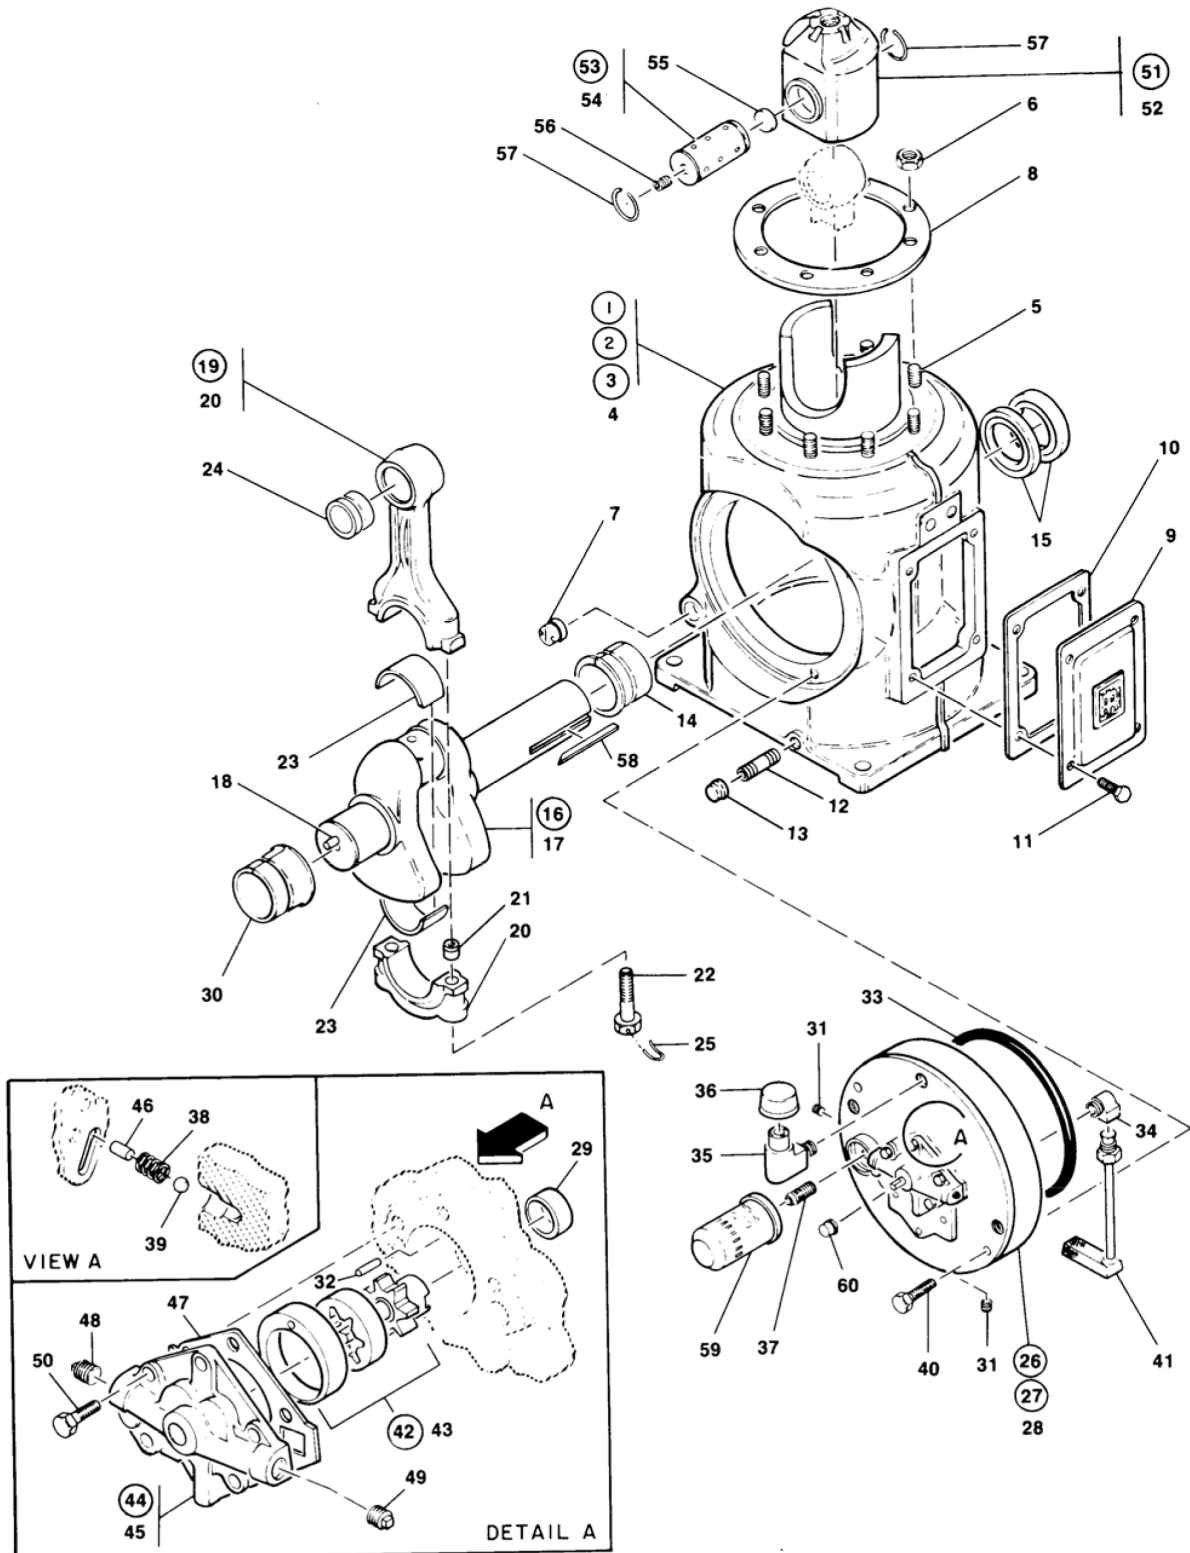

## 1 - ASSEMBLY FRAME - MODEL - 4 x 7 ESV NL

Sr.No	Description	Ref Part Nos	Qty
1-1	FRAME & RUNNING GEAR ASSEMBLY	42153270	1
1-2	. FRAME COMPLETE	42118364	1
1-3	. . FRAME ASSEMBLY	---	1
1-4	. . . FRAME	30556385	1
1-5	. . . STUD	95093662	8
1-6	. . . NUT	95077822	8
1-7	. . . GAUGE-OIL LEVEL	39137245	1
1-8	. . . GASKET-FRAME	39550215	1
1-9	. . COVER-FRAME	39566864	1
1-10	. . GASKET-COVER	30562243	1
1-11	. . CAPSCREW	95104147	4
1-12	. . NIPPLE	95097424	1
1-13	. . CAP-PIPE	97070213	1
1-14	. . BUSHING-MAIN BEARING	30557565	1
1-15	. . SEAL	37794377	2
1-16	. CRANKSHAFT ASSEMBLY	37224102	1
1-17	. . CRANKSHAFT	30559652	1
1-18	. . DOWEL-PUMP DRIVE	70408240	1
1-19	. ROD-CONNECTING & CAP COMPLETE	37189628	1
1-20	. . ROD-CONNECTING	42156448	1
1-21	. . . BUSHING-ALIGNMENT	37189693	2
1-22	. . . BOLT-CONNECTING ROD	95493862	2
1-23	. . BUSHING-CRANKPIN	30557540	1
1-24	. . BUSHING-CROSSHEAD PIN	30557532	1
1-25	. . LOCKWIRE-INCHES OF	37605177	16
1-26	. HOUSING-MAIN BEARING COMPLETE	42319640	1
1-27	. . HOUSING-MAIN BEARING ASSEMBLY	42168690	1
1-28	. . .HOUSING-MAIN BEARING	30564546	1
1-29	. . .BUSHING-OIL PUMP	30557664	1
1-30	. . BUSHING-MAIN BEARING	30557565	1
1-31	. . PIPEPLUG	95101705	2