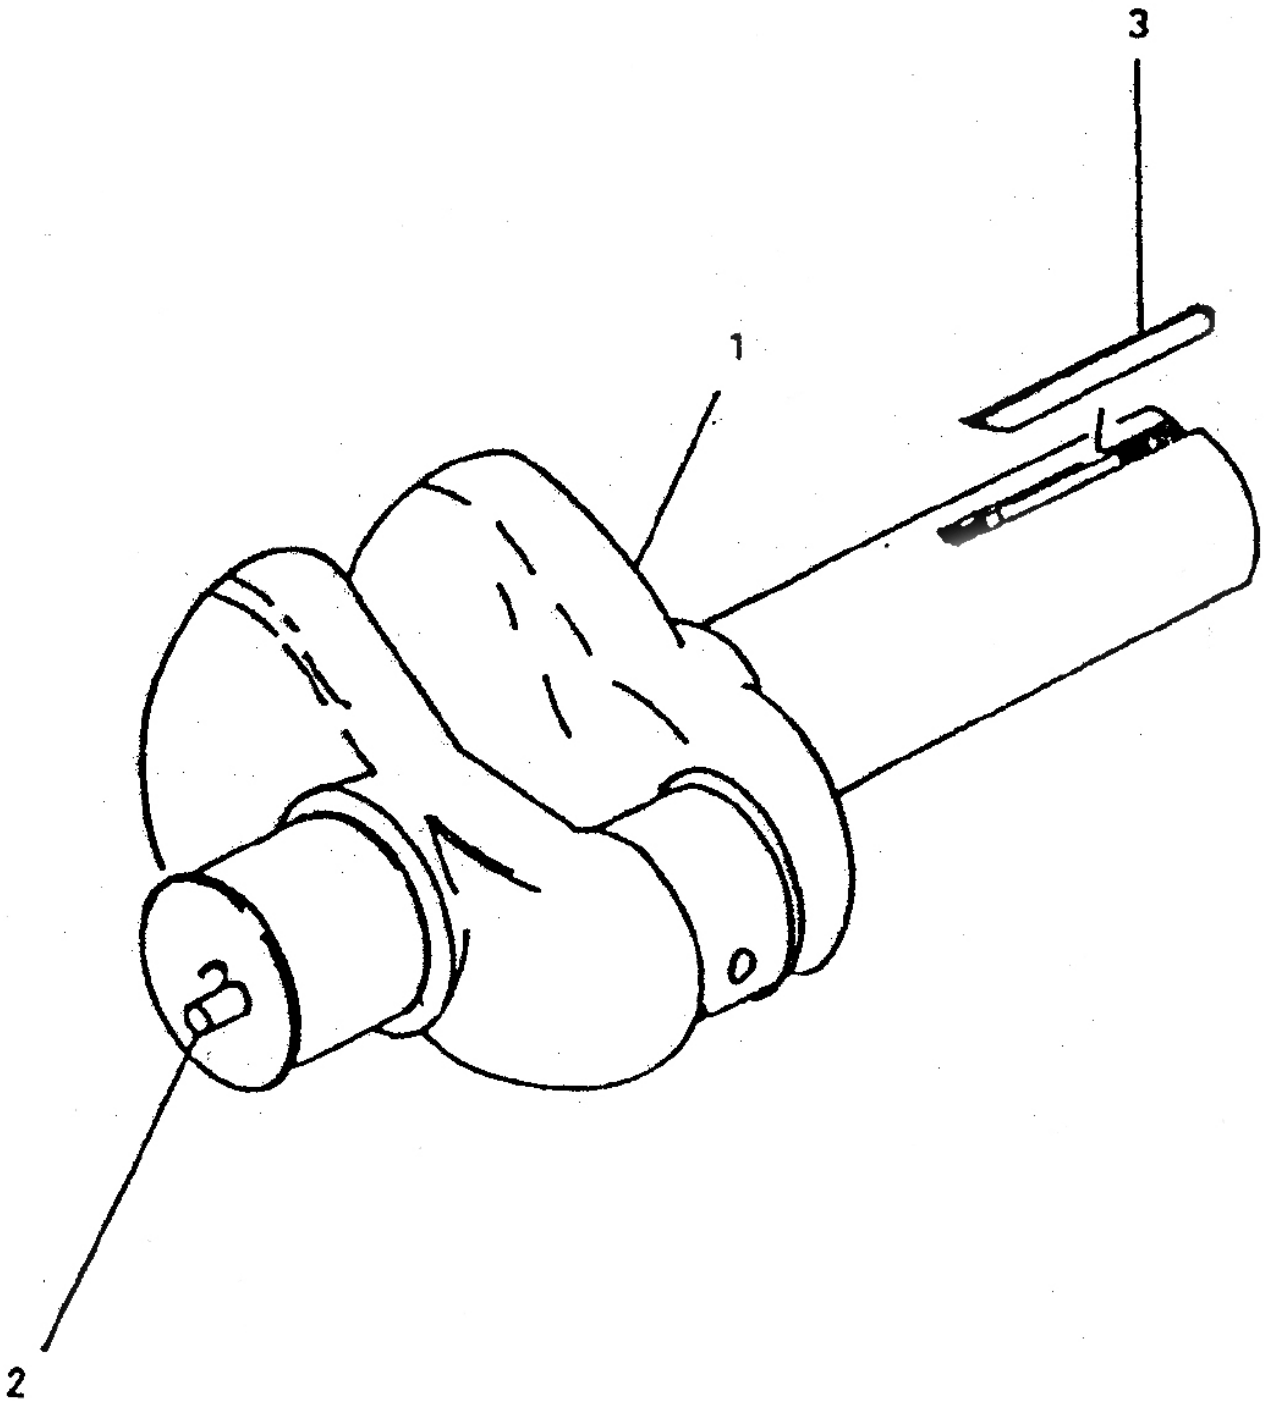

6 - ASSEMBLY CRANKSHAFT - IR - MODEL - 4 x 5 ESV NL

6 - ASSEMBLY CRANKSHAFT - IR - MODEL - 4 x 5 ESV NL

Sr.No	Description	Ref Part Nos	Qty
-	. . ASSEMBLY CRANKSHAFT 5" STROKE ESV	42113605	-
6-1	--- CRANKSHAFT 5 STK ESV	30559629	1
6-2	--- PIN DOWEL CRANKSHAFT	70408240	1
6-3	--- KEY 5/8X5/8X3-3/4	95453197	1
-	--- CAP CLOSR.CRN/SHFT5 STRK	94487543	1