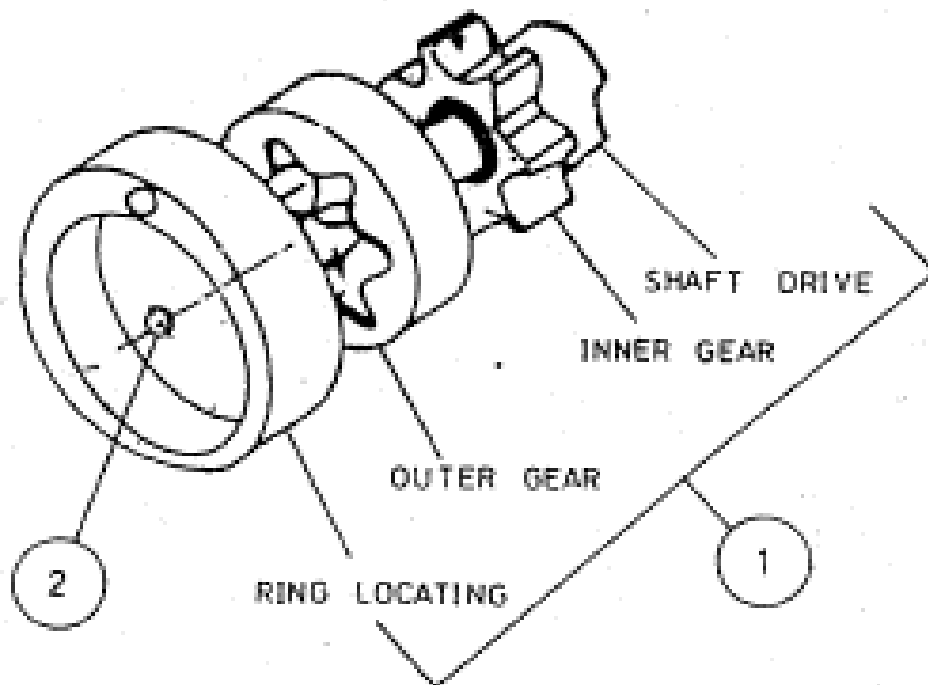

## 5 - ASSEMBLY OIL PUMP - IR - MODEL - 4 x 5 ESV NL

## 5 - ASSEMBLY OIL PUMP - IR - MODEL - 4 x 5 ESV NL

Sr.No	Description	Ref Part Nos	Qty
–	-- ASSEMBLY OIL PUMP NL ESV	70402755	–
5-80	--- ASSEMBLY OIL PUMP ESV	30427140	1
5-40	---- SHAFT DRIVE OIL PUMP	37141041	1
5-41	---- RING LOCATING - OIL PUMP	37141058	1
5-41	---- ROTOR INNER GEAR IDLER 5 & 7 ESV	97059414	1
5-41	---- ROTOR OUTER GEAR DRIVE 5 & 7 ESV	97059422	1
–	--- COVER SHAFT	30253892	1