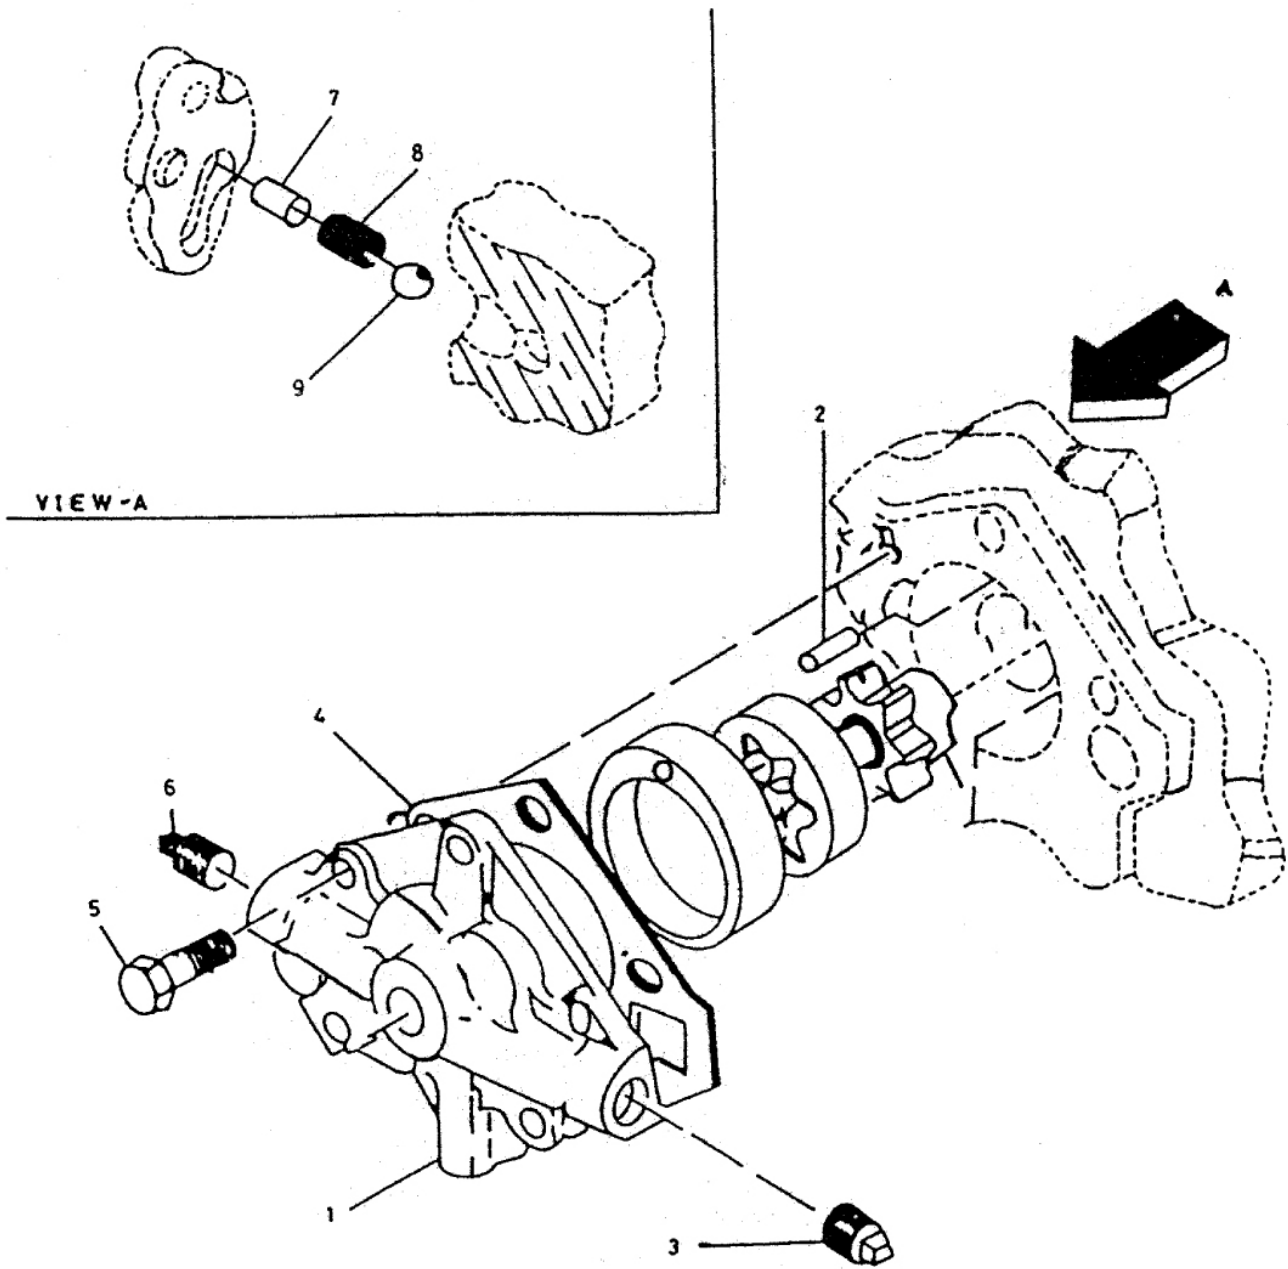

## 4 - ASSEMBLY OIL PUMP COVER - MODEL - 4 x 5 ESV NL

## 4 - ASSEMBLY OIL PUMP COVER - MODEL - 4 x 5 ESV NL

Sr.No	Description	Ref Part Nos	Qty
-	-- ASSEMBLY OIL PUMP COVER	<b>31165376</b>	-
4-48	---- COVER LUBRICATOR OIL PUMP WITH BUSH	39863683	1
4-49	---- PIN DOWEL -OIL PUMP-1/4DX1L	95033825	1
4-53	---- PLUG PIPE SQ.HD 1/2 NPT CS BLACK	95033619	1
4-51	---- GASKET COVER OIL PUMP	30205280	1
4-52	---- SCREW CAP HEX HEAD 7/16 X 1	95104006	5
4-50	---- PLUG COUNTER SHUNK 3/8IN NPT	95101705	1
4-54	---- PIN ROLL 5/16 X 1	95098653	1
4-55	---- SPRING VALVE RELIEF	30508741	1
4-56	---- BALL RELIEF VALVE, 1/2 INCH, E52100	95320446	1