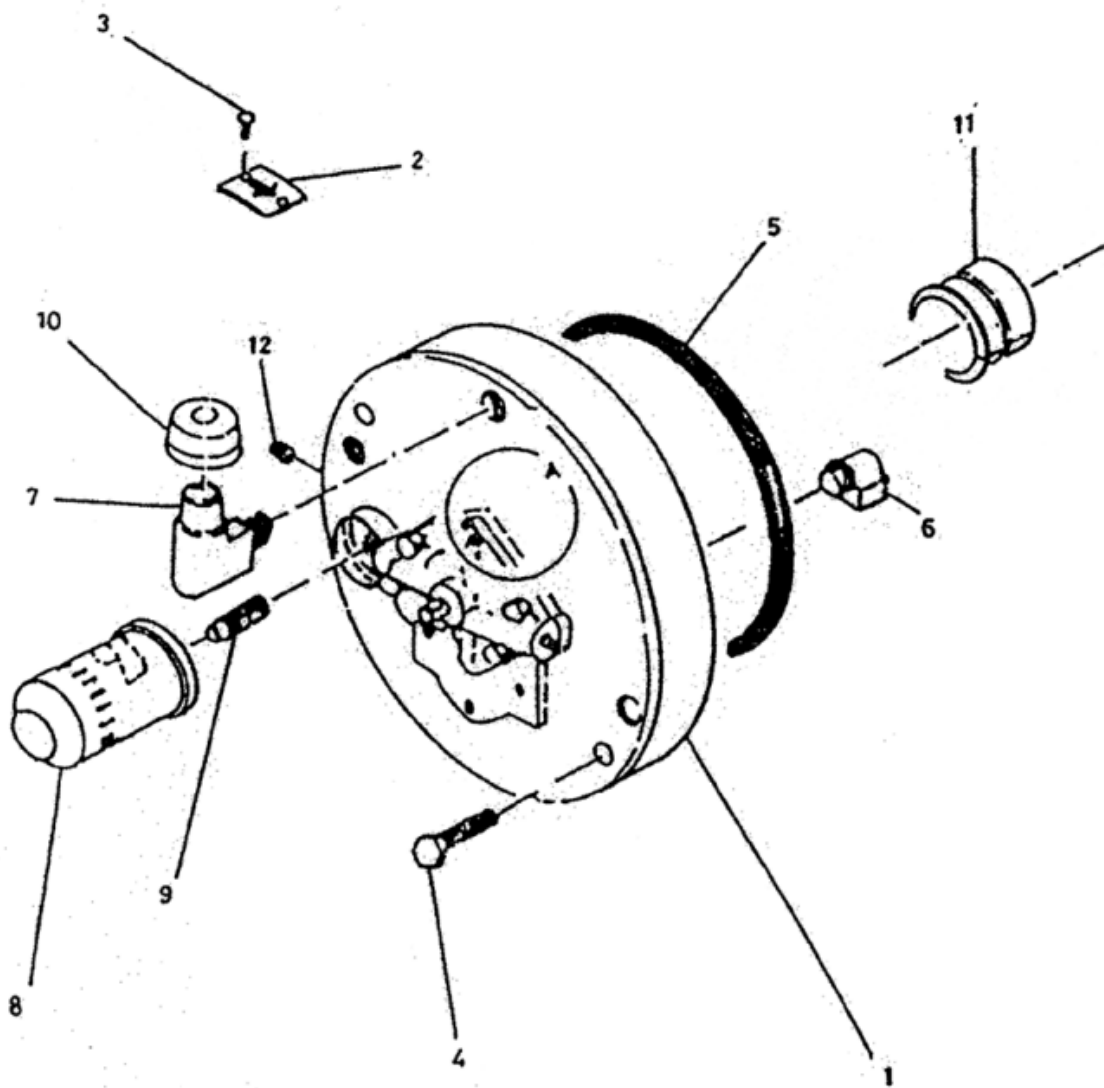

2 - ASSEMBLY MAIN BEARING HOUSING - MODEL - 4 x 5 ESV NL

2 - ASSEMBLY MAIN BEARING HOUSING - MODEL - 4 x 5 ESV NL

Sr.No	Description	Ref Part Nos	Qty
-	-- ASSEMBLY MB HOUSING 5STK ESV	42316141	-
2-1	---- HOUSING MB WITH BUSH 5INCH ESV	37073624	1
2-4	---- SCREW CAP HEX HEAD 5/8 X 3-1/4	95104477	2
2-5	---- O-RING 10-1/2 X 11 X 1/4	95098067	1
2-6	---- ELBOW MAIN BEARING HOUSING-0.50 NPT	94425162	1
-	---- BREATHER OIL FILL ASSY	39677737	1
2-7	----- BREATHER ELBOW CAST AL.	39314323	1
2-10	----- CAP BREATHER	30557888	1
2-9	---- ADAPTER OIL FILTER	30179220	1
2-11	---- BUSH MBH 5ESV	30557557	1
2-12	---- PLUG COUNTER SHUNK 3/8IN NPT	95101705	2