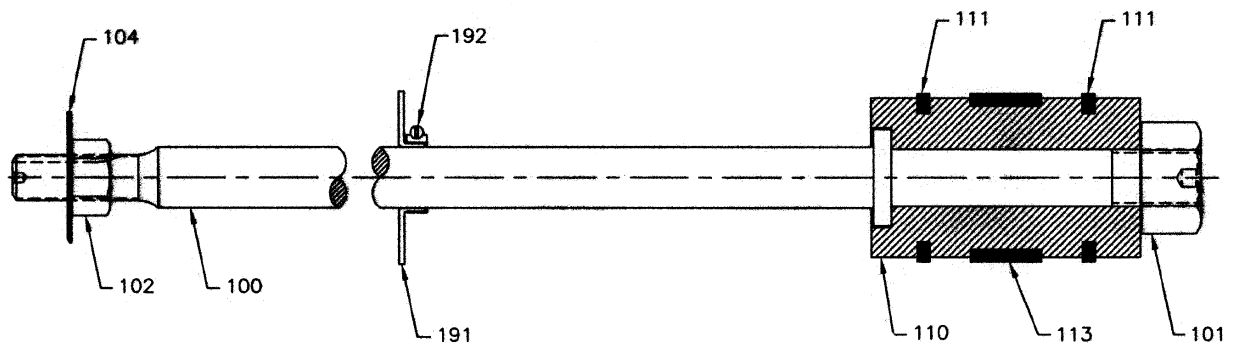

11 - PISTON & PISTON ROD ASSEMBLY - IR - MODEL - 4 x 5 ESV NL

11 - PISTON & PISTON ROD ASSEMBLY - IR - MODEL - 4 x 5 ESV NL

Sr.No	Description	Ref Part Nos	Qty
-	. ASSEMBLY PISTON 4 X 5 ESV NL	70477716	-
11-110	. . PISTON 4 X 5 ESV NL EXPORT	70476981	1
11-111	. . RING PISTON 4 X 5 ESV NL	70476999IM	5
11-113	. . RING WEARING 4 X 5 ESV NL	70477005IM	1
	. ASSEMBLY ROD PISTON 4 X 5 ESH / ESV NL	70269444	1
11-100	. . ROD PISTON EN-9	94415502	1
11-101	. . NUT PISTON	34578799	1
11-102	. . NUT JAM XHD 5 INCH STROKE	30565667	1
11-104	. . WASHER LOCK 5 STKAP	31531775	1
-	. ASSEMBLY STOP OIL PLATE,IHE	70325246	1
-	. . PLATE OIL STOP	30253025	1
-	. . CLAMP	95235131	1
-	FILTER OIL	30472161	1
-	SCREW CAP HEX HEAD 3/4 X 3-1/2	95104683	4
-	WASHER 3/4IN	30608673	4
-	ASSEMBLY PRESS SWITCH & GAUGE FOR OIL	39695895	1
-	. SWITCH PRESSURE XLE	37755386	1
-	. GAUGE PRESS 0-60 PSI	32270415	1
-	. NIPPLE HEX 1/4 BSP X 1/4 BSP	94465895	1
-	. TEE 1/4 X 1/4 X 1/4 NPT	95063459	1
-	. ELBOW 3/8 TUBE OD X 1/4 NPT MALE	95254405	1
-	. CONNECTOR MALE 3/8 TUBE X 1/4 NPT	95254330	1
-	. TUBE SS SEAMLESS 3/8X.035	94468212	2
	PIPING FAU ESV BOOSTER NL 3/8 SS	70407317A	1
-	. ELBOW 3/8 TUBE OD X 1/4 NPT MALE	95254405	2
-	. TEE UNION 3/8IN TX 3/8IN TX 3/8IN T	95254652	1
-	. TUBE SS SEAMLESS 3/8X.035	94468212	10
-	. TEE REDUCING 1/2 X 1/2 X 3/8	97057848	1
-	. REDUCER BUSHING 1/2 NPT X 1/4 NPT	95002044	1
-	. ELBOW MALE 1/8NPTX3/8TUBE	95299137	1
-	. CONNECTOR MALE 1/8NPT X 3/8TUBE	95299046	2