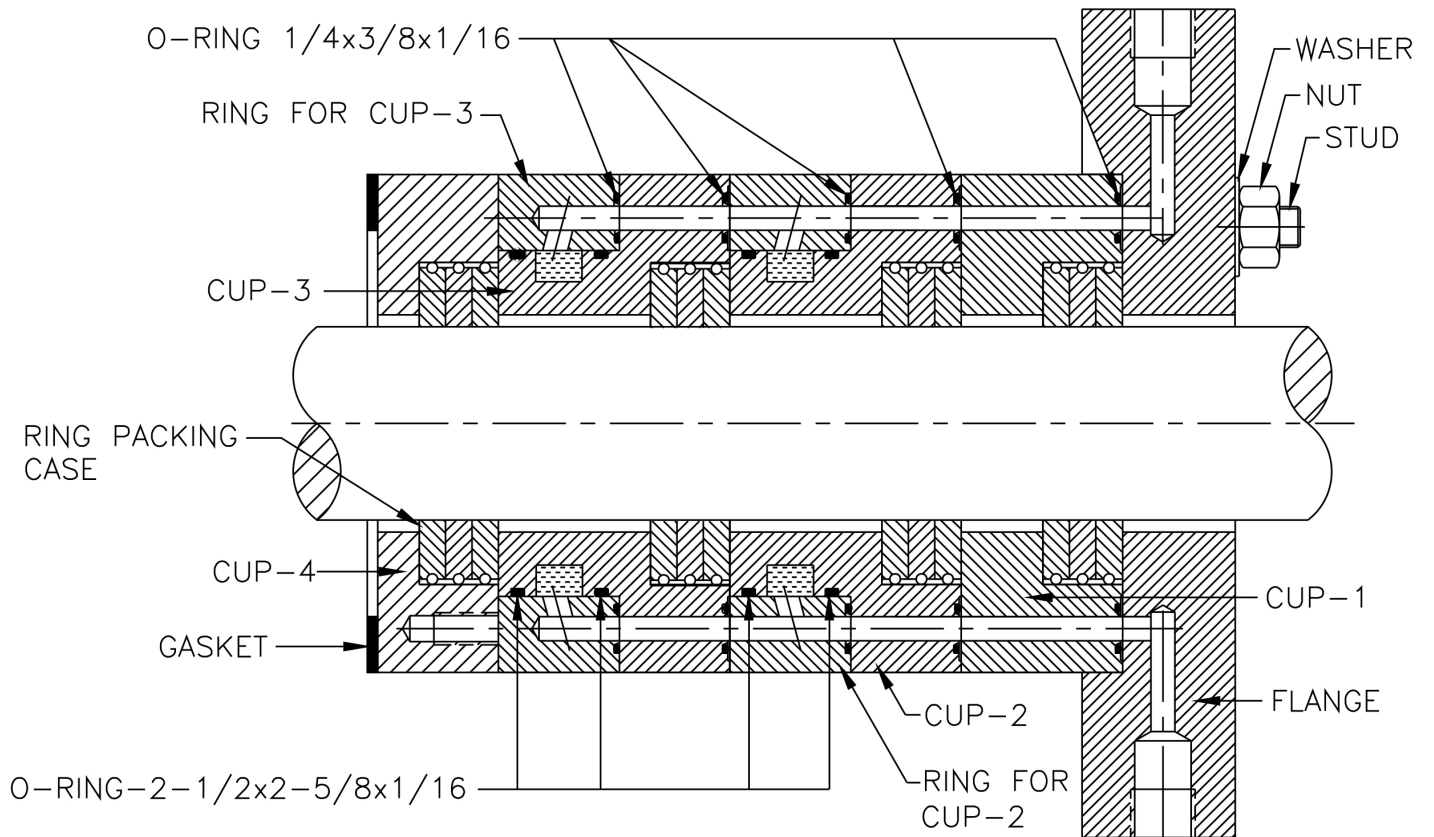

10 - ASSEMBLY PACKING CASE - IR - MODEL - 4 x 5 ESV NL

FIGURE 2

10 - ASSEMBLY PACKING CASE - IR - MODEL - 4 x 5 ESV NL

Sr.No	Description	Ref Part Nos	Qty
-	. ASSEMBLY PKG & RINGS 5X7, 7X7	42428060	-
-	. . PACKING CASE WATER COOLED 4 CUPS	42431791	-
-	. . . FLANGE PACKING CASE,1.5 PISTON ROD	70332242	1
-	. . . CUP -2 OR 3 FOR PACKING CASE	70332176	1
-	. . . CUP PACKING (CUP-1)	70332218	1
-	. . . RING FOR CUP - 2	70332200	1
-	. . . CUP -2 OR 3 FOR PACKING CASE	70332176	1
-	. . . RING FOR CUP - 3	70332184	1
-	. . . CUP PACKING (CUP-4)	70332168	1
-	. . . O-RING 1/4 X 3/8 X 1/16	95022802	10
-	. . . O-RING 2-1/2 X 2-5/8 X 42370	95024139	4
-	. . . STUD PACKING CASE 1/4 X 6-5/8	70333836	2
-	. . . NUT HEX 1/4 UNC -16A4C1	95077681	2
-	. . . WASHER LOCK 1/4	95081873	2
-	. . GASKET PACKING CASE	30586127	1
-	. . RING PACKING SET PHE-7 NL	39321245IM	4
-	. . PLUG PIPE SQ.HD.3/4"NPT CS BLACK	95002143	1
-	. . REDUCER BUSHING 3/4" X 1/4" NPT	95002085	1