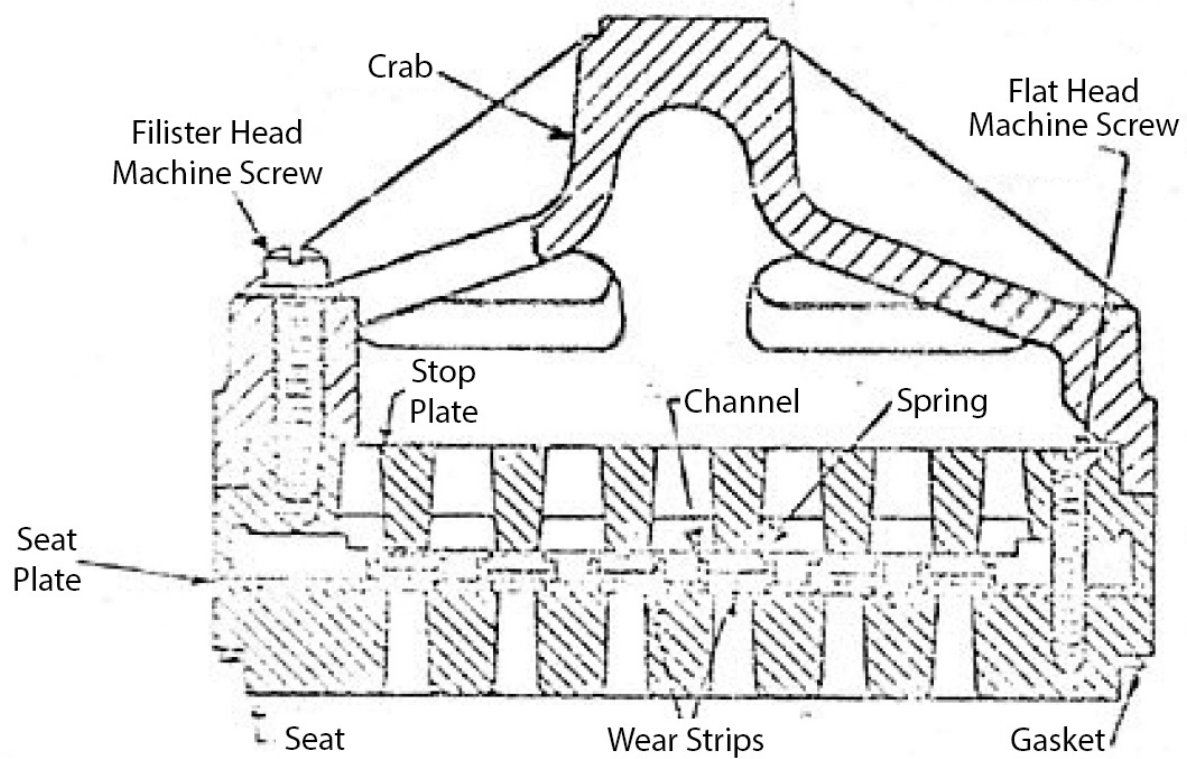

3. VALVE DISCHARGE COMPLETE - MODEL 12 X 9 ESV NL

3. VALVE DISCHARGE COMPLETE - MODEL 12 X 9 ESV NL Parts For Compressor

No.	Description	Ref Part No.	QTY
-	VALVE DISCHARGE COMPLETE	A43C2WSF	-
-	SEAT DISCHARGE VALVE	A43T4WSR	1
-	PLATE SEAT	A43C18WS	1
-	HOLDER GUIDE	1W89616	2
-	GUIDE	1W89610	10
-	SCREW GUIDE HOLDER	1W89606	4
-	STOP PLATE DISCH VALVE	A43C6WSPA	1
-	BALANCER FLOW	X1559T2	2
-	WASHER	1W89633	2
-	SET CHANNEL & SPRING	A43C33WS	1
-	SCREW MACHINE FLAT HEAD	77A2S100	2
-	GASKET VALVE SEAT	X1014T52-46	1
-	CRAB DISCHARGE VALVE	43C20PC	1
-	SCREW MACHINE	87A2C15	2
-	LOCKWASHER	14A5C55	2