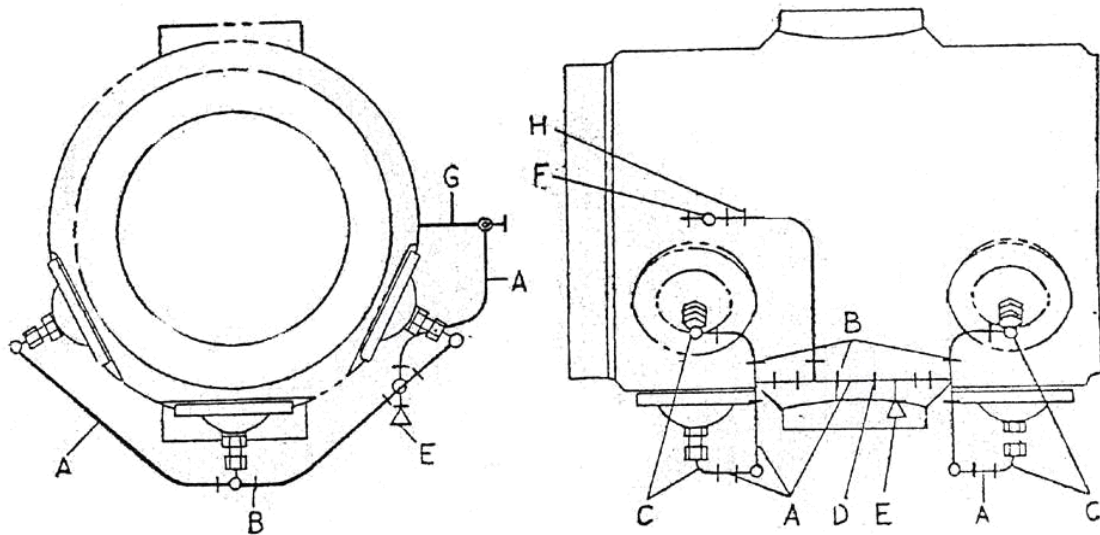

6. PIPING FAU - MODEL 11 X 7 ESV NL

6. PIPING FAU - MODEL 11 X 7 ESV NL

No.	Description	Ref Part No.	QTY
–	Tubing - Fau	1008CA	6FT
–	Tee	82A10B3	3
–	Elbow	75A10B10	4
–	Tee - Female Branch	81A10B2	1
–	Plug - Pipe	30A7S2	1
–	Tee - Reducing	74A7M12	1
–	Nipple - Aux Valve	6545B1	1
–	Connector	71A1039	1
–	Nut - Tube	70A10S4	16