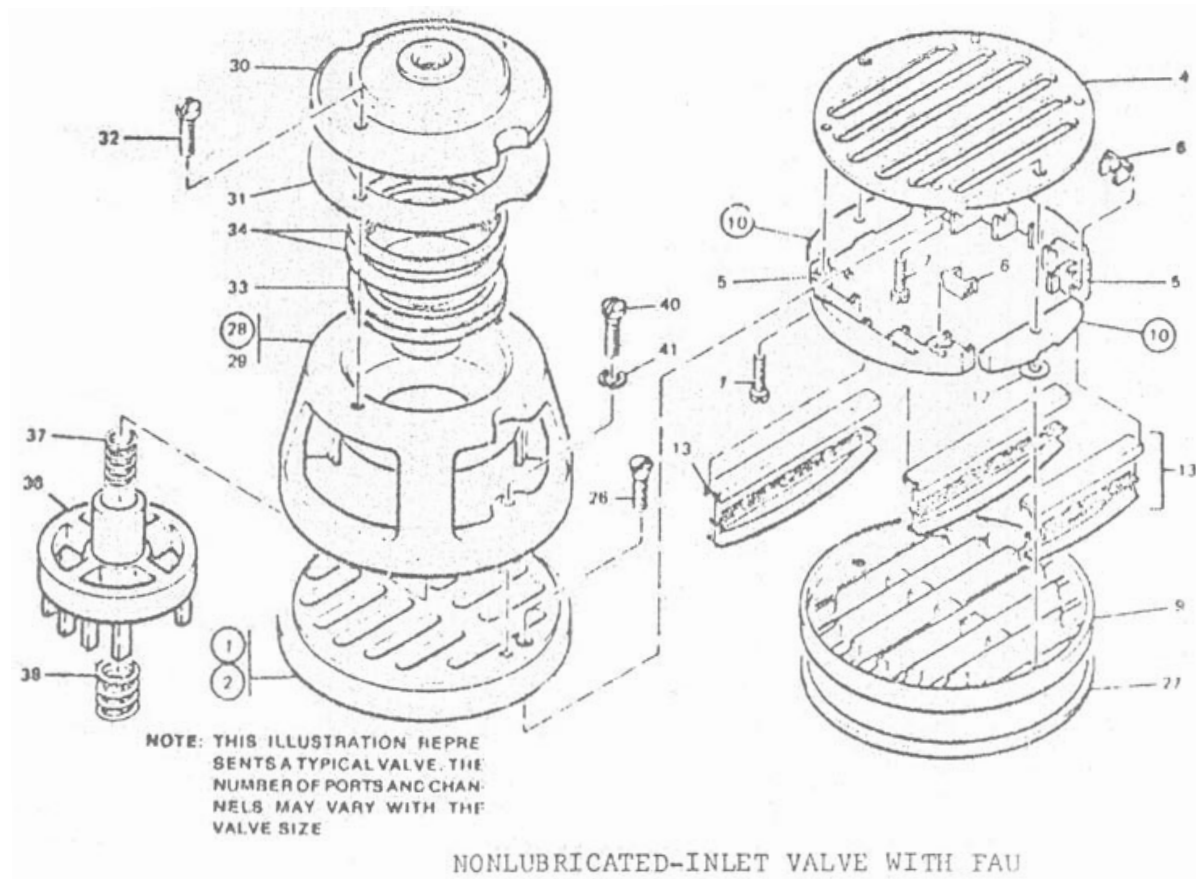

4. VALVE INLET COMPLETE - MODEL 11 X 7 ESV NL

4. VALVE INLET COMPLETE - MODEL 11 X 7 ESV NL

No.	Description	Ref Part No.	QTY
1	Valve Inlet Compl	A43C1WSD	–
2	Seat - Valve	A43C3WSR	1
–	Seat - Bear	NP	1
4	Plate - Seat	A43C18WS	1
5	Holder Guide	1W89616	2
6	Guide	1W89610	10
7	Screw - Guide Holder	1W89606	4
9	Stop - Plate	A43C5WS	1
10	Balancer Flow	X1559T2	2
–	Balancer - Bare	X1559T2X	2
12	Washer	1W89633	2
13	Set Channel & Springs	A43C33WSB	1
26	Machine Screw	77A2S101	2
27	Gasket - Valve Seat	X1014T52-46	1
28	Unloader - Free Air Compl	X1334TA43A	1
29	Cage	1R15252P1	1
30	Cover	1W1163P7	1
33	Piston	1W26141	1
36	Plunger	1W26142	1
31	Cover - Gasket	1W26133	1
37	Spring	PP391	1
38	Lifting Spring	PP579	1
34	Ring - Piston	X1244T3D	2
32	Screw F. HD. - CVR	87A2C149	2
40	Screw F. HD.	87A2C147	2
41	Lock Washer	14A5C55	2