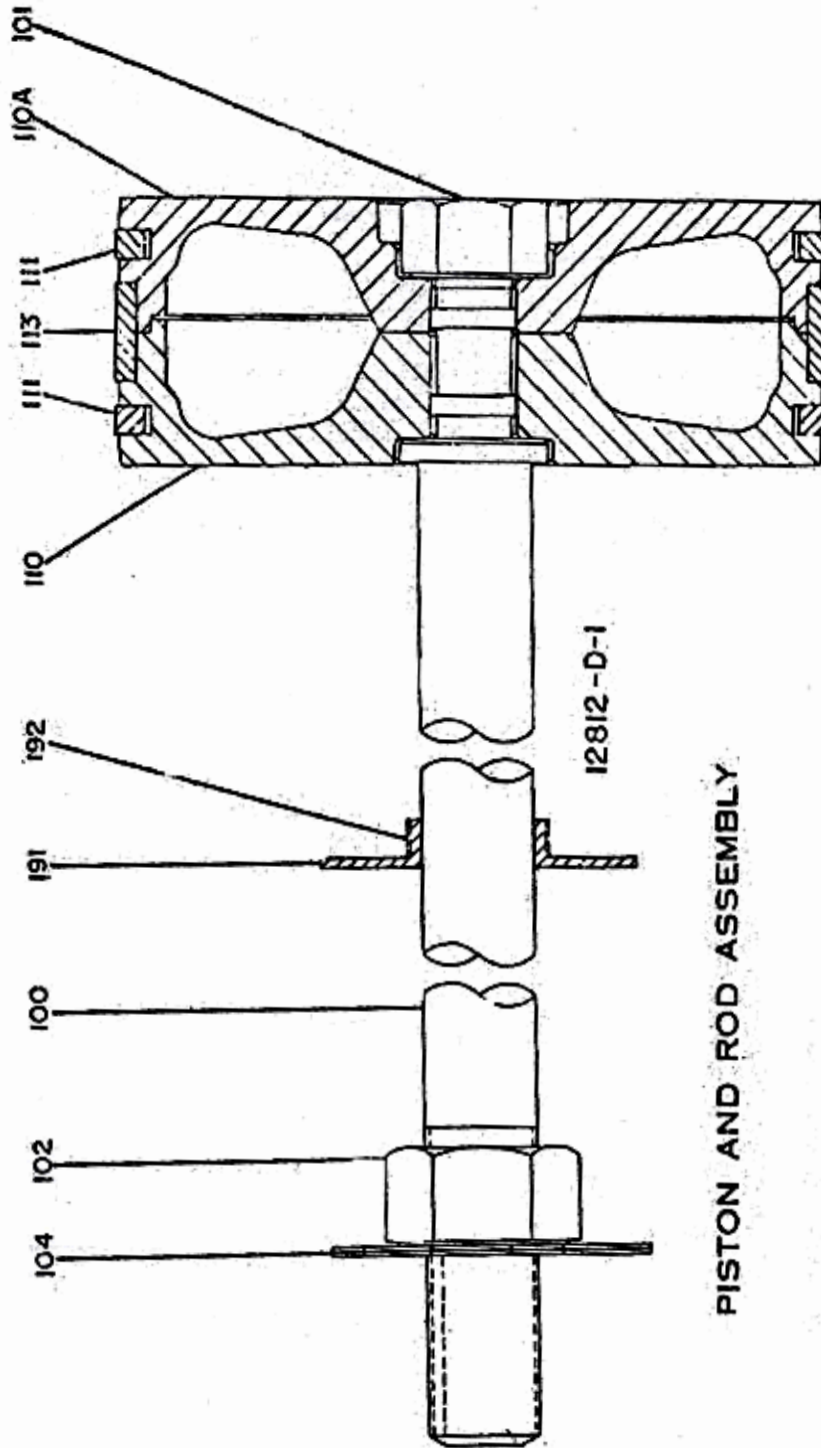

### 3. PISTON & PISTON ROD ASSEMBLY - MODEL 11 X 7 ESV NL

### 3. PISTON & PISTON ROD ASSEMBLY - MODEL 11 X 7 ESV NL

No.	Description	Ref Part No.	QTY
–	Piston Complete	10-9962C1T	–
110	Piston - Fr Half	NSS	1
110A	Piston - Outer Half	NSS	1
111	Ring - Piston	50A18BA988	2
113	Ring - Wearing	361-8751D1J	1
–	Rod Piston Complete	9930C1P3T	–
100	Rod - Piston	9930C1P3	1
101	Nut - Piston	7-8277B1	1
102	Nut - X Head Jam	2-8277B1	1
104	Washer - Star - XHD	2872B1	1