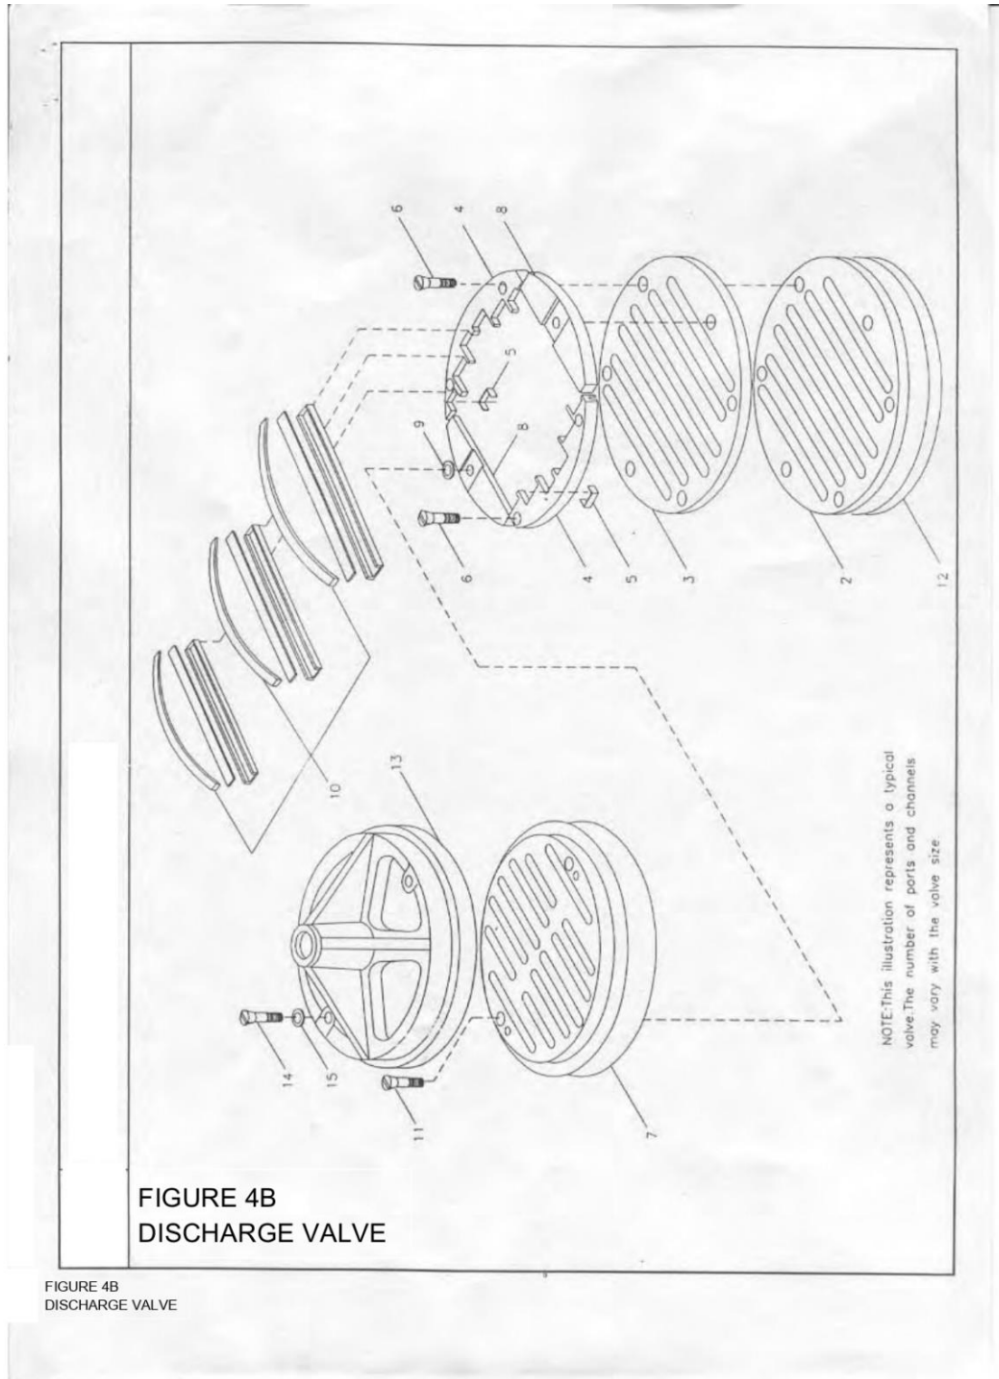

5 - VALVE DISCHARGE COMPLET WITH CRAB - MODEL - 11 x 7 ESV NL

FIGURE 4B
DISCHARGE VALVE

**5 - VALVE DISCHARGE COMPLET WITH CRAB - MODEL
- 11 x 7 ESV NL**

Sr.No	Description	Ref Part Nos	Qty
- ASSEMBLY VALVE DISCH & CRAB	42109074	4
- VALVE DISCHARGE A43 150/175# NL	37157831	1
5-7 STOP PLATE DISCHARGE	37157856	1
5-8 BALANCER FLOW	37074093	2
5-9 WASHER BWL	37039377	2
5-10 CHANNEL & SPRING SET	17288176	1
5-6 SCREW MACHINE	95110573	2
- ASSEMBLY DISCH SEAT	37788528	1
5-2 SEAT VALVE DISCHARGE	40516049	1
5-3 PLATE SEAT A43	17278425	1
5-4 HOLDER GUIDE	31459019	2
5-5 GUIDE VALVE	37039179IM	10
5-11 SCREW MACHINE	37025988	4
5-15 WASHER LOCK 1/4	95081873	2
5-13 CRAB VALVE 12X11	31252521	1
5-14 SCREW MACHINE 1/4INX1-1/4IN	95111159	1