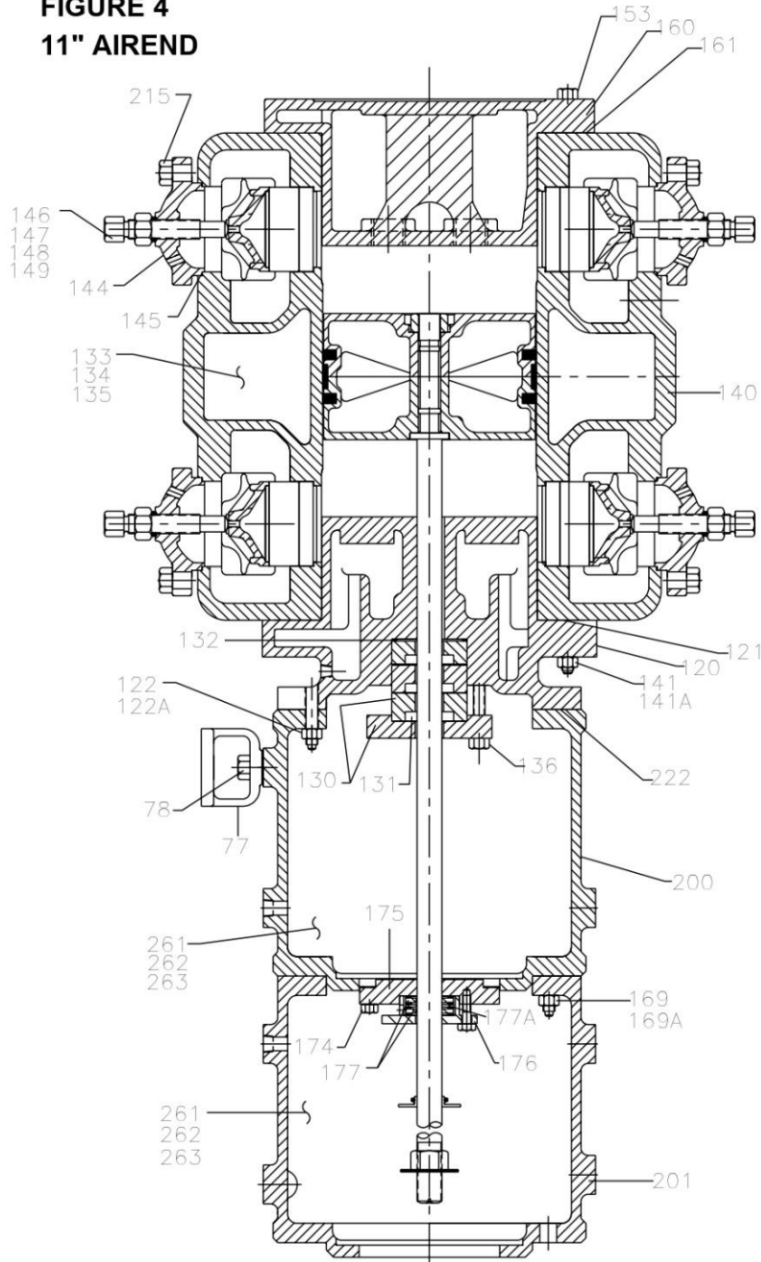

3 - AIREND ASSEMBLY - MODEL - 11 x 7 ESV NL

FIGURE 4
11" AIREND

3 - AIREND ASSEMBLY - MODEL - 11 x 7 ESV NL

Sr.No	Description	Ref Part Nos	Qty
– AIREND ASSEMBLY 11X7 NL ESV	42320069	1
– ASSEMBLY OUTER HEAD 11X7 ESV	70426796	1
3-160 HEAD OUTER 11X7 ESV/H	37014263	1
– SIPHON PIPE ESV	97070627	1
– ADAPTER PLG 14X11 ESV	30206999	1
3-161 GASKET HD FRM 11X7 ESV	39548367	2
– ASSEMBLY HEAD FRAME 11X7 ESV	42119222	1
3-120 HEAD FRAME 11X7 ESV/H	39885579	1
– PLUG PIPE SQ.HD.3/4"NPT CS BLACK	95002143	2
3-141A NUT HEX 3/4 UNC ESV	95077822	8
3-141 STUD 3/4IN X 2-3/4IN	95093662	8
3-121 GASKET HD DIST PC	39483920	1
– ASSEMBLY CYLINDER ESV	42335117	1
– ASSEMBLY SUB CYLINDER 11 X 7 ESV NL	42119206	1
3-140 CYLINDER 11X7 ESV/H	37907227	1
– PLUG PIPE SQ.HD. 1/4 NPT	95033593	3
– ASSEMBLY SHIPG COVER ESV/PHE	39685862	2
3-133 COVER WATER CYL 17	37419934	2
3-134 GASKET HANDHOLE COVER	39486147	2
3-135 SCREW CAP HEX HEAD 1/2IN X 3/4IN	95104121	16
– GASKET VALVE SEAT	30550867	8
– PLUG PIPE SQ.HD. 1/4 NPT	95033593	4
– ASSEMBLY VALVE ESV	42117697	8
3-145 GASKET VALVE COVER	37038064	1
3-144 COVER VALVE 14X11 ESH	30762041	1
3-215 SCREW CAP HEX HEAD 5/8 X 2 H.T.	95035424	4
3-146 SCREW SET PROC	30758700	4
3-146 SCREW SET 11X7 ESV	30336275	4
3-147 GASKET NUT (1/8 LEAD WIRE)	37759438	1
3-148 NUT HEX 7/8IN	95210480	8
– STUD 3/4IN X 4-1/2IN	95593695	8
– NUT HEX 3/4 UNC ESV	95077822	8
– PLUG PIPE SQ.HD. 1/4 NPT	95033593	1
– ACCESSORIES CYLINDER 11 X 7 ESH	42119131	1
3-130 PACKING CASE & RING COMPL 1.5"ROD	37013950	1
3-132 GASKET PACKING CASE	39312962	1
3-131 RING PACKING	95062469	3
3-136 SCREW CAP HEX HEAD 5/8 X 3	95104469	2
– PACKING CASE METALLIC TYPE	37116944	1
NSS FLANGE PACKING CASE	97071294	1
NSS CUP PACKING CASE	97071302	2
NSS CUP PACKING CASE END	97071310	1
– ASSEMBLY DISTANCE PIECE CYL END 7 STK ESV	70262688	1
3-200 DISTANCE PIECE 7STK ESV/H AP	30566699	1