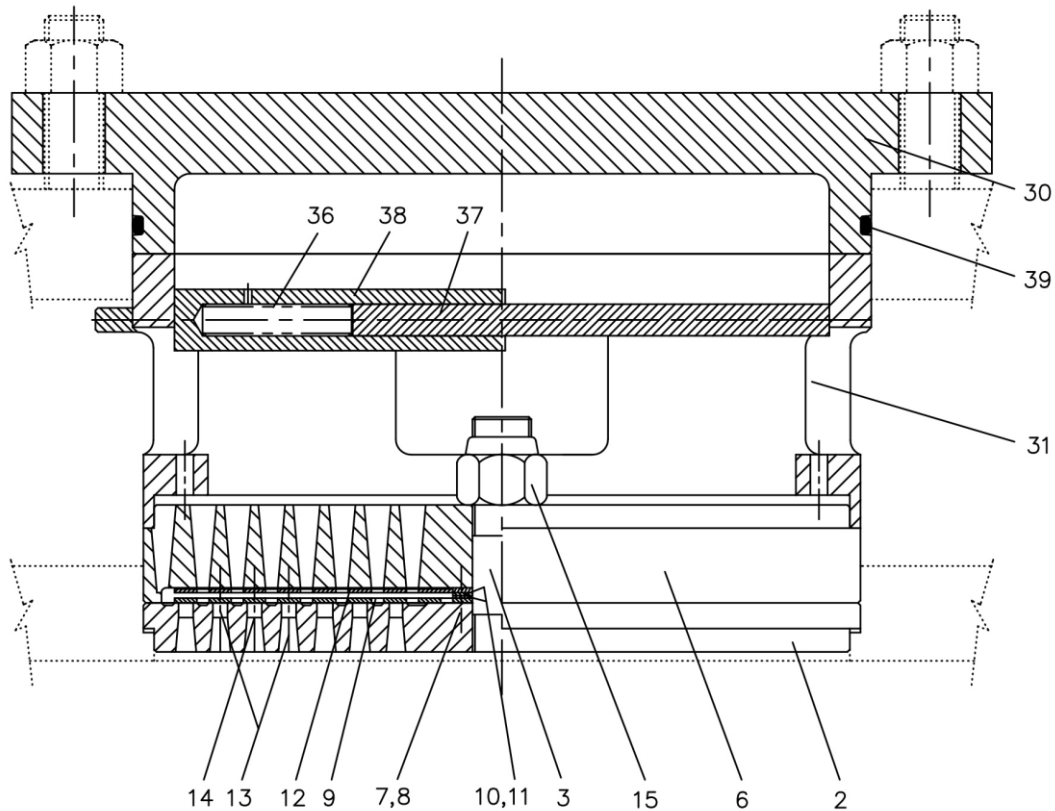

## 70469838 - VALVE DISCHARGE W/ CAGE COVER

No.	Description	Ref Part No.	QTY
-	<b>VALVE DISCHARGE W/ CAGE COVER</b>	<b>70469838</b>	-
-	- <b>VALVE DISCHARGE 268K</b>	<b>17271669</b>	<b>1</b>
9	-- PLATE VALVE 268K	17268723	1
12	-- PLATE DAMPING 268KG	17268731	1
-	-- <b>ASSEMBLY SEAT DISCHARGE 26K</b>	<b>17268780</b>	<b>1</b>
2	--- SEAT DISCHARGE 268K	17271677	1
3	--- BOLT CENTER 1414	17271685	1
-	--- BOLT LOCK	33055138	1
-	-- <b>ASSEMBLY GUARD DISCHARGE 268KG</b>	<b>17268798</b>	<b>1</b>
6	--- GUARD DISCHARGE 268K	17271693	1
7	--- PIN LOCATING	17271701	1
8	--- PIN LOCATING	37054608	1
14	-- SPRING DAMPING	17268822	4
10	-- WASHER LIFT	17271719	1
11	-- WASHER LIFT	17271727	1
15	-- LOCKNUT 1414	17271735	1
13	-- SPRING	33427006	16
30	- COVER	17271743	1

## 70469838 - VALVE DISCHARGE W/ CAGE COVER

No.	Description	Ref Part No.	QTY
31	- CAGE	17271750	1
36	- SPRING	17271768	1
37	- HANDLE SLIDE	17271776	1
38	- HANDLE GUIDE	17271784	1
39	- O-RING	17271792	1