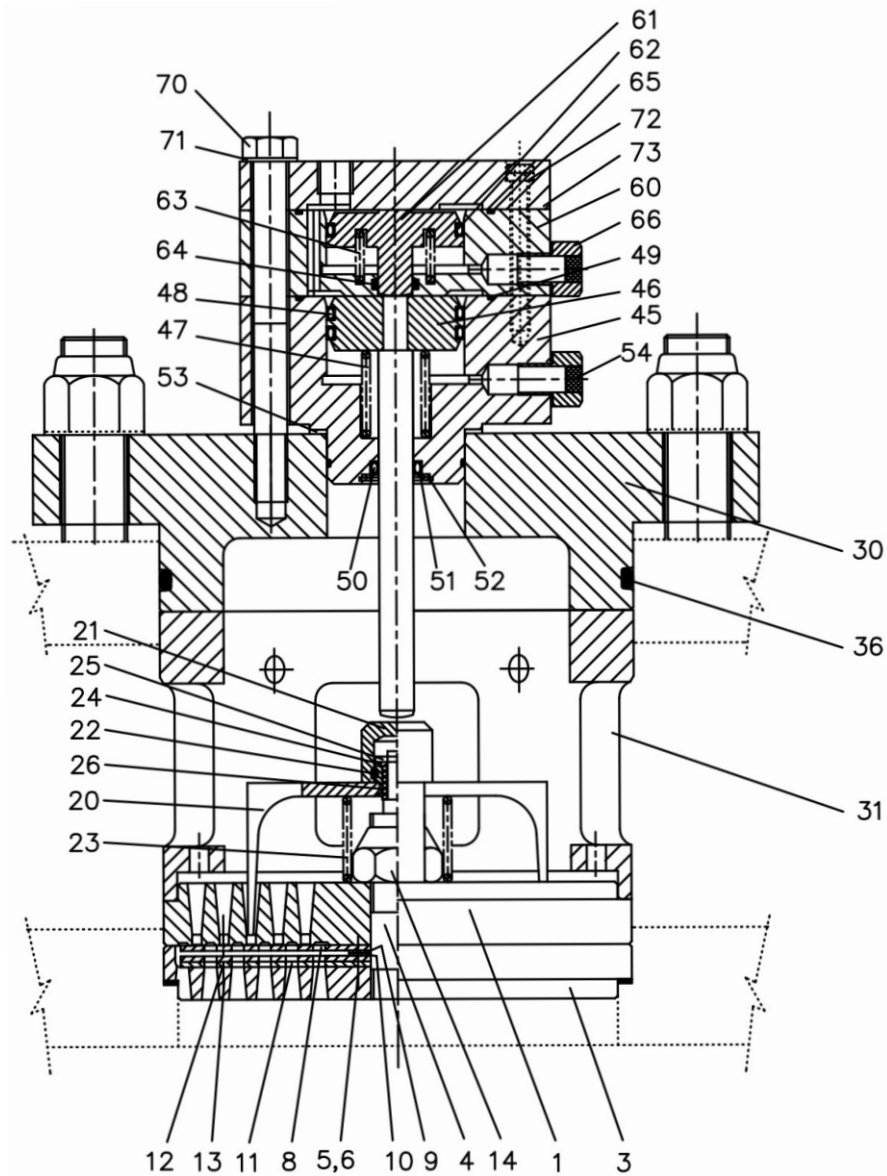

70469846 - VALVE INLET WITH U/L

No.	Description	Ref Part No.	QTY
-	VALVE INLET WITH U/L	70469846	-
31	- CAGE	17271859	1
36	- O-RING	17271883	1
-	- VALVE INLET W/UNL 154HD	17272196	1
-	-- VALVE INLET 154HD	17272204	1
-	--- ASSEMBLY GUARD INLET 154HD	17268749	1
3	---- GUARD INLET 154HD	17272212	1
4	----- BOLT CENTER 1216	17272220	1
-	----- BOLT LOCK	33055138	1
5	----- PIN LOCATING	37054608	1
6	----- PIN LOCATING	37211869	1

70469846 - VALVE INLET WITH U/L

No.	Description	Ref Part No.	QTY
13	--- SPRING CLOSING	33426024	4
12	--- SPRING CLOSING	33426990	4
8	--- PLATE VALVE	37284205	1
11	--- PLATE DAMPING	37284270	2
1	--- SEAT INLET	37989589	1
14	--- LOCKNUT	37989621	1
9	--- WASHER LIFT	97193361	1
10	--- WASHER LIFT	97193361	1
-	-- ASSEMBLY UNLOADER	17272238	1
20	--- UNLOADER	17272246	1
23	--- SPRING	34037432	1
22	--- WIRE LOCKING	37949963	1
25	--- PIN UNLOADER	37949971	1
24	--- RING STOP	37949989	1
21	--- COVER UNLOADER	37949997	1
26	--- BUSHING GUIDE	37950003	1
30	- COVER	17272295	1