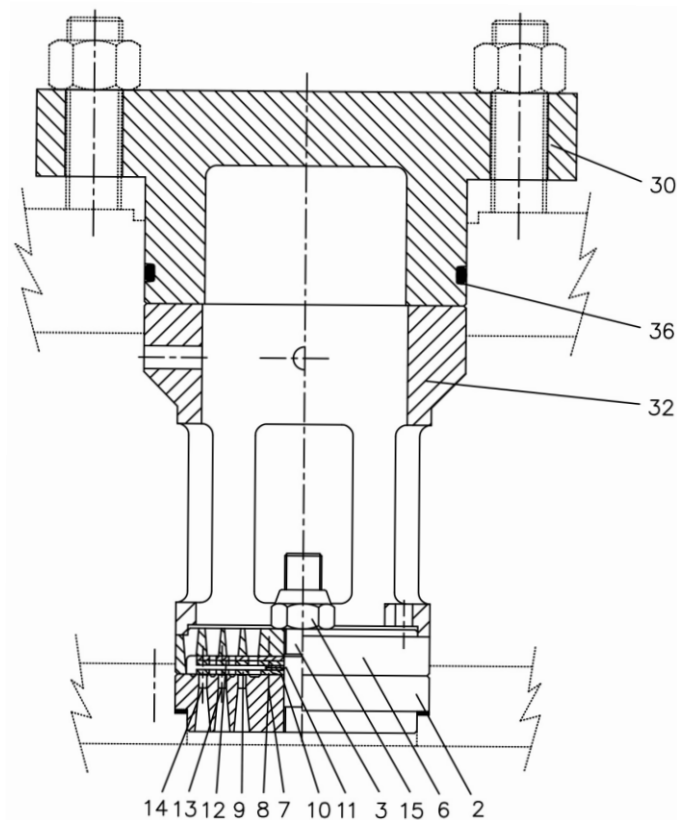

70469937 - VALVE DISCHARGE W/ CAGE COVER

No.	Description	Ref Part No.	QTY
-	VALVE DISCHARGE W/ CAGE COVER	70469937	-
-	- VALVE DISCHARGE 92FD	17271958	1
-	-- ASSEMBLY SEAT DISCHARGE 92FD	17268871	1
2	--- SEAT DISCHARGE 92FD	17271966	1
-	--- BOLT LOCK	33055138	1
3	--- BOLT CENTER	37986486	1
12	-- PLATE DAMPING	33010877	2
9	-- PLATE VALVE	33017559	1
13	-- SPRING CLOSING	33426024	4
14	-- SPRING DAMPING	33426156	4
-	-- ASSEMBLY GUARD DISCHARGE	37986494	1
8	--- PIN LOCATING	33017658	1
7	--- PIN LOCATING	37054616	1
6	--- GUARD DISCHARGE	37986502	1
10	-- WASHER LIFT	39217849	1
11	-- WASHER LIFT	39217849	1
15	-- LOCKNUT	39217864	1
30	- COVER	17271974	1
32	- CAGE	17271982	1
36	- O-RING	17271990	1