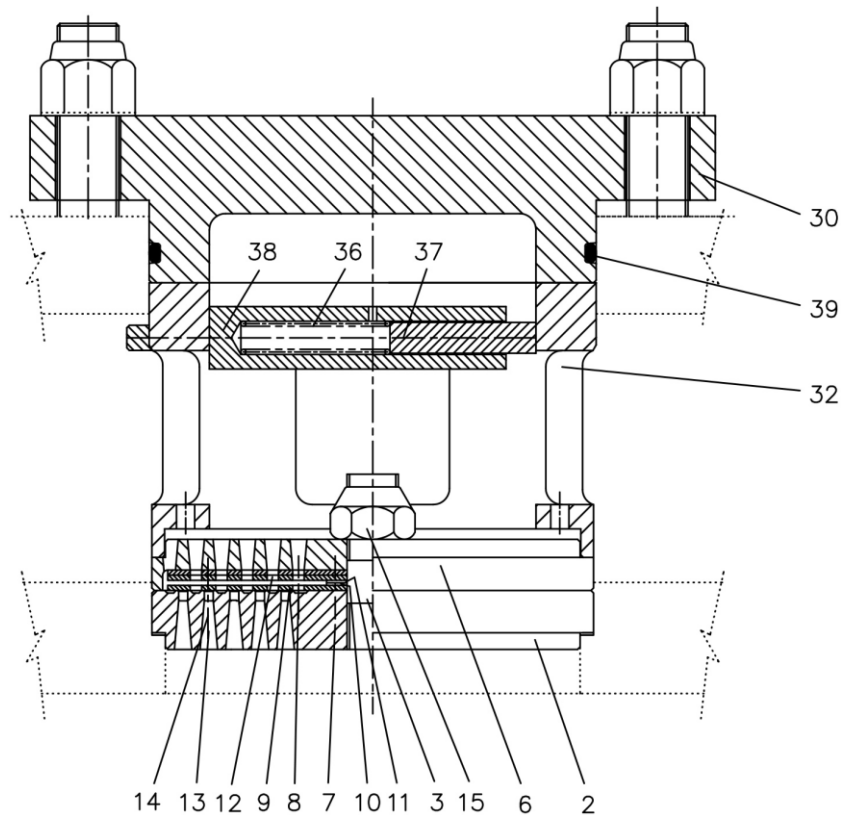

70469853 - VALVE DISCHARGE W/ CAGE COVER

No.	Description	Ref Part No.	QTY
-	VALVE DISCHARGE W/ CAGE COVER	70469853	-
36	- SPRING	17271768	1
-	- VALVE DISCHARGE 154HD	17271800	1
-	--- ASSEMBLY SEAT DISCHARGE 154HD	17268830	1
-	---- SEAT DISCHARGE 154HD	17271818	1
3	---- BOLT CENTER 1216	17271826	1
-	---- BOLT LOCK	33055138	1
14	-- SPRING DAMPING	33426156	4
13	-- SPRING	33427006	4
9	-- PLATE VALVE	37284205	1
12	-- PLATE DAMPING	37284270	2
15	-- LOCKNUT	37989621	1
-	-- ASSEMBLY GUARD DISCHARGE	37989811	1
7	---- PIN LOCATING	37054608	1
8	---- PIN LOCATING	37211869	1
6	---- GUARD DISCHARGE	37989829	1
10	-- WASHER LIFT	97193361	1
11	-- WASHER LIFT	97193361	1

70469853 - VALVE DISCHARGE W/ CAGE COVER

No.	Description	Ref Part No.	QTY
30	- COVER	17271842	1
32	- CAGE	17271933	1
37	- HANDLE SLIDE	17271867	1
38	- HANDLE GUIDE	17271875	1
39	- O-RING	17271883	1