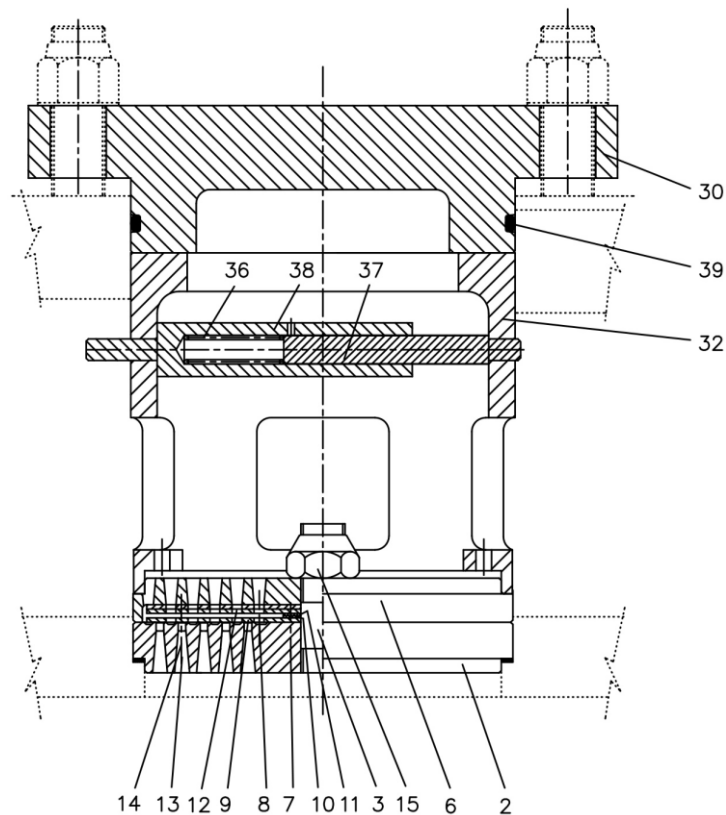

70469879 - VALVE DISCHARGE W/ CAGE COVER

No.	Description	Ref Part No.	QTY
-	VALVE DISCHARGE W/ CAGE COVER	70469879	-
36	- SPRING	17271768	1
38	- HANDLE GUIDE	17271875	1
39	- O-RING	17271883	1
-	- VALVE DISCHARGE 154HD	17271891	1
-	-- ASSEMBLY SEAT DISCHARGE 154HD	17268848	1
3	---- BOLT CENTER 1216	17271826	1
2	---- SEAT DISCHARGE 154HD	17271909	1
-	---- BOLT LOCK	33055138	1
-	-- ASSEMBLY GUARD DISCHARGE 154HD	17268855	1
6	---- GUARD DISCHARGE 154HD	17271917	1
7	---- PIN LOCATING	37054608	1
8	---- PIN LOCATING	37211869	1
13	-- SPRING CLOSING	17268863	4
14	-- SPRING CLOSING	33426024	4
9	-- PLATE VALVE	37284205	1
12	-- PLATE DAMPING	37284270	2
15	-- LOCKNUT	37989621	1

70469879 - VALVE DISCHARGE W/ CAGE COVER

No.	Description	Ref Part No.	QTY
10	-- WASHER LIFT	97193361	1
11	-- WASHER LIFT	97193361	1
30	- COVER	17271925	1
32	- CAGE	17271933	1
37	- HANDLE SLIDE	17271941	1